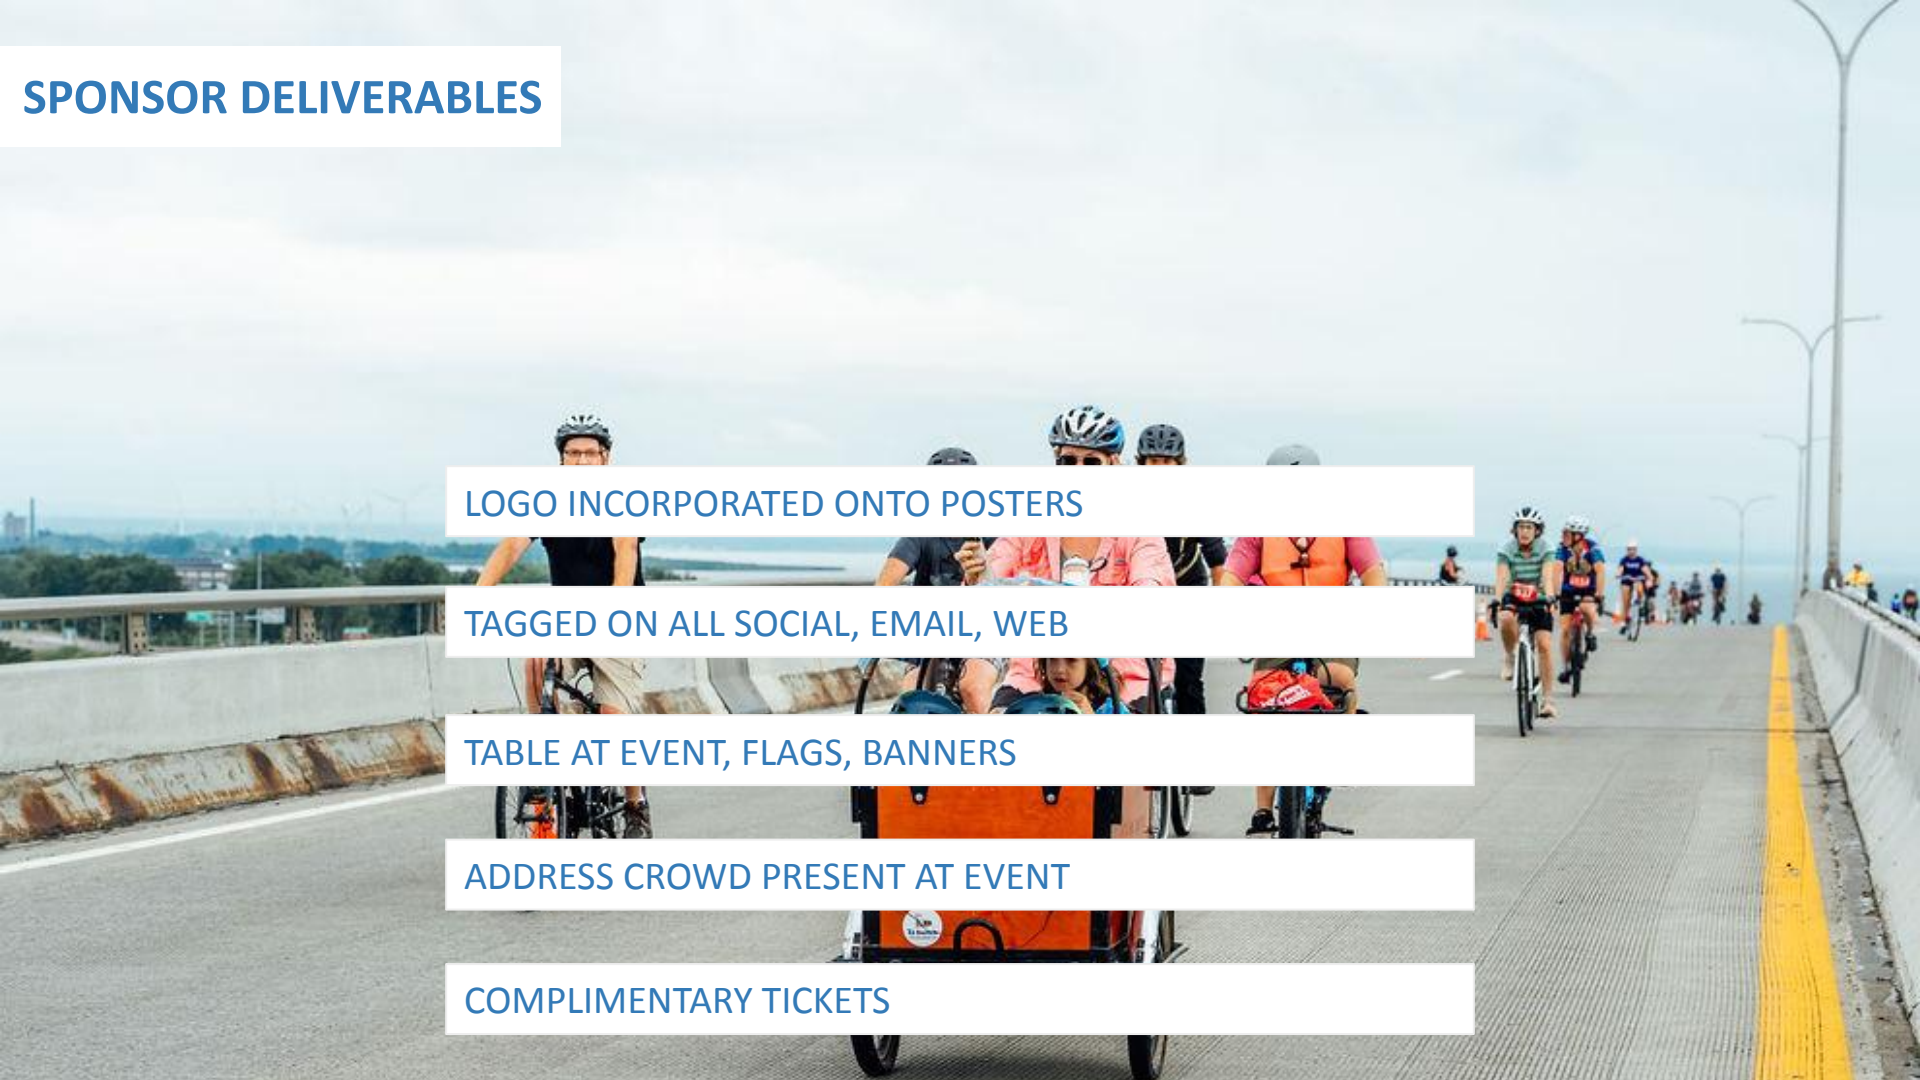

GObike

SKYRIDE 2026
SPONSOR PACKAGE

2026 EVENT NUMBERS

+190

115

SOCIAL POSTS,
EMAILS, ADS

1,150,000

EARNED MEDIA, SOCIAL, EMAIL,
WEB REACH

2,000

ATTENDEES

WHAT'S SKYRIDE ALL ABOUT?

THOUSANDS OF CYCLISTS
ON MULTIPLE HIGHWAYS
CLOSED-TO-CARS

SKYRIDE is a family-friendly cycling event that launches from Buffalo's Outer Harbor, rides 150 feet in the air over the Inner Harbor, exits onto I-190, and comes back for a raucous party on the waterfront. 2026 will be its 12th and FINAL year.

SPONSOR DELIVERABLES

LOGO INCORPORATED ONTO POSTERS

TAGGED ON ALL SOCIAL, EMAIL, WEB

TABLE AT EVENT, FLAGS, BANNERS

ADDRESS CROWD PRESENT AT EVENT

COMPLIMENTARY TICKETS

PRESENTING SPONSOR: \$50,000 (SOLD)

LEVEL 2: \$25,000