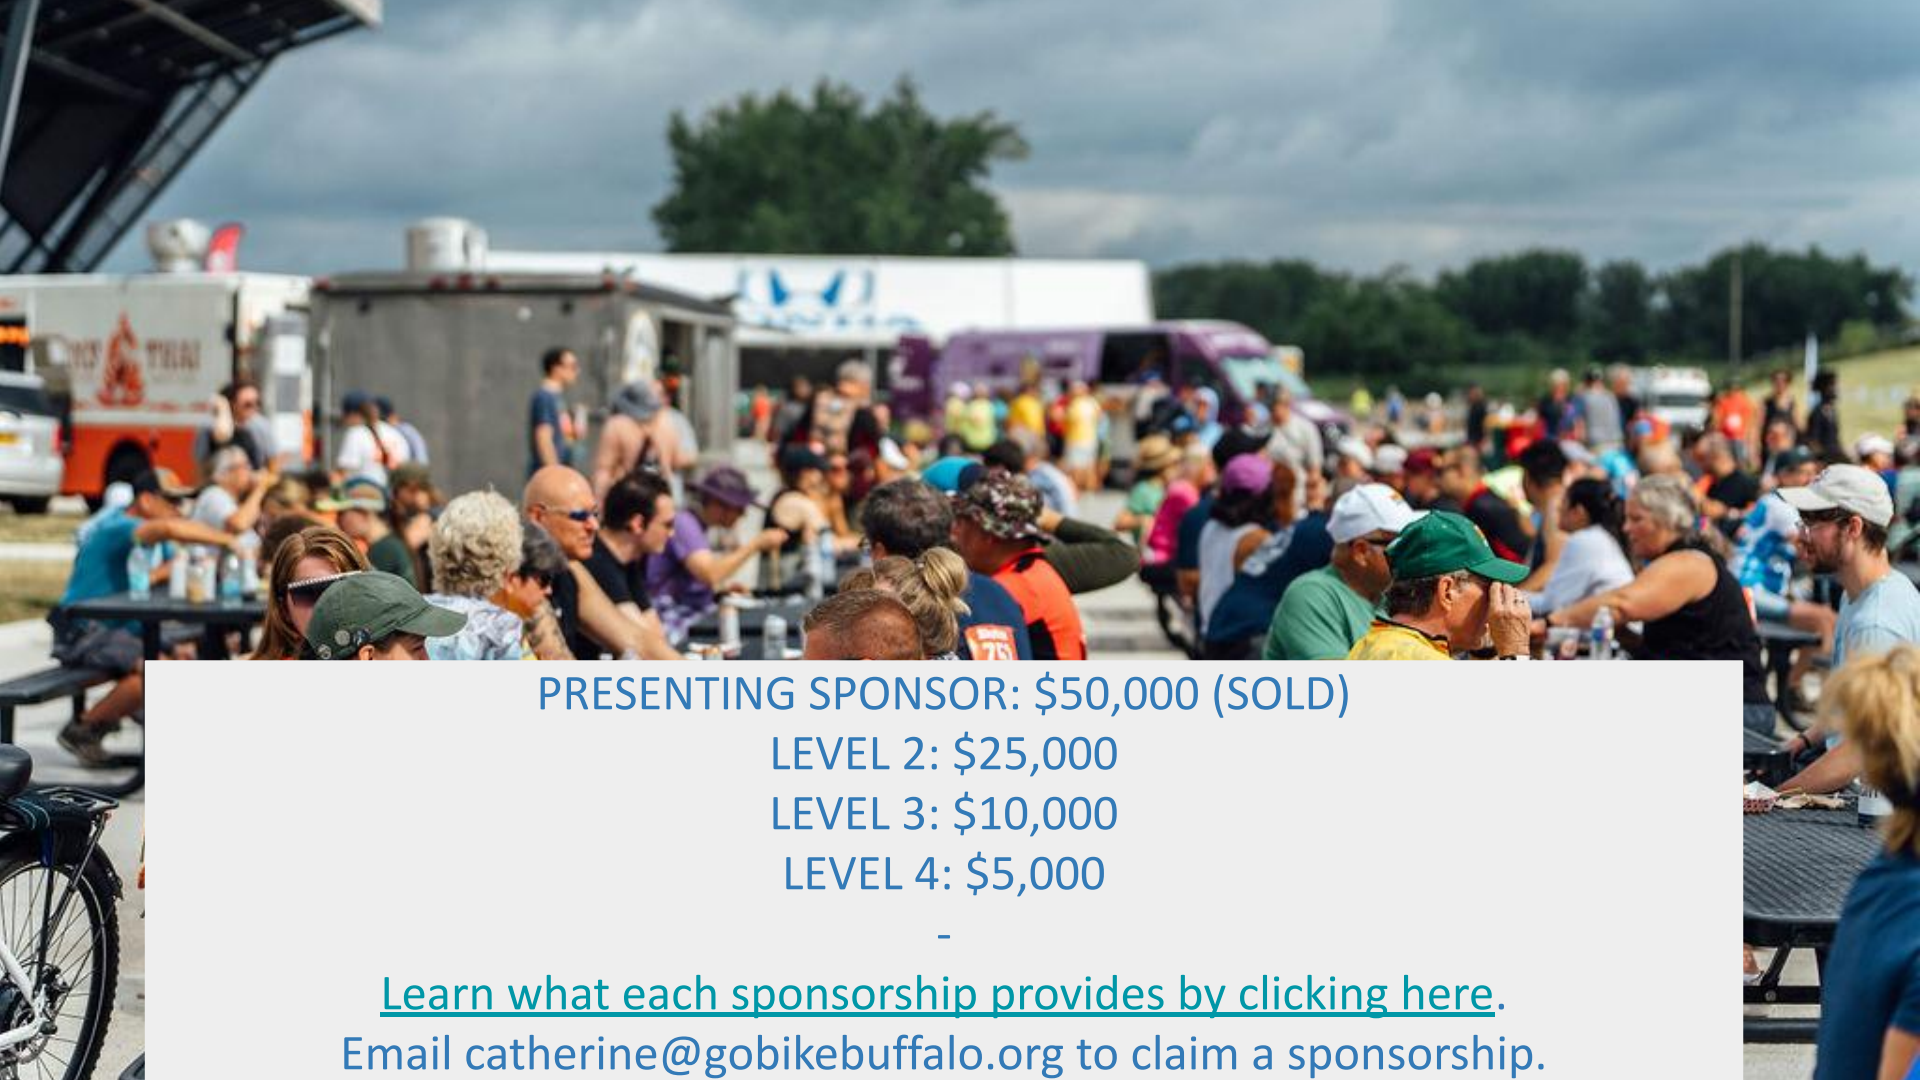

2,000

ATTENDEES

WHAT'S SKYRIDE ALL ABOUT?

THOUSANDS OF CYCLISTS
ON MULTIPLE HIGHWAYS
CLOSED-TO-CARS

SKYRIDE is a family-friendly cycling event that launches from Buffalo's Outer Harbor, rides 150 feet in the air over the Inner Harbor, exits onto I-190, and comes back for a raucous party on the waterfront. 2026 will be its 12th and FINAL year.

SPONSOR DELIVERABLES

LOGO INCORPORATED ONTO POSTERS

TAGGED ON ALL SOCIAL, EMAIL, WEB

TABLE AT EVENT, FLAGS, BANNERS

ADDRESS CROWD PRESENT AT EVENT

COMPLIMENTARY TICKETS

PRESENTING SPONSOR: \$50,000 (SOLD)

LEVEL 2: \$25,000