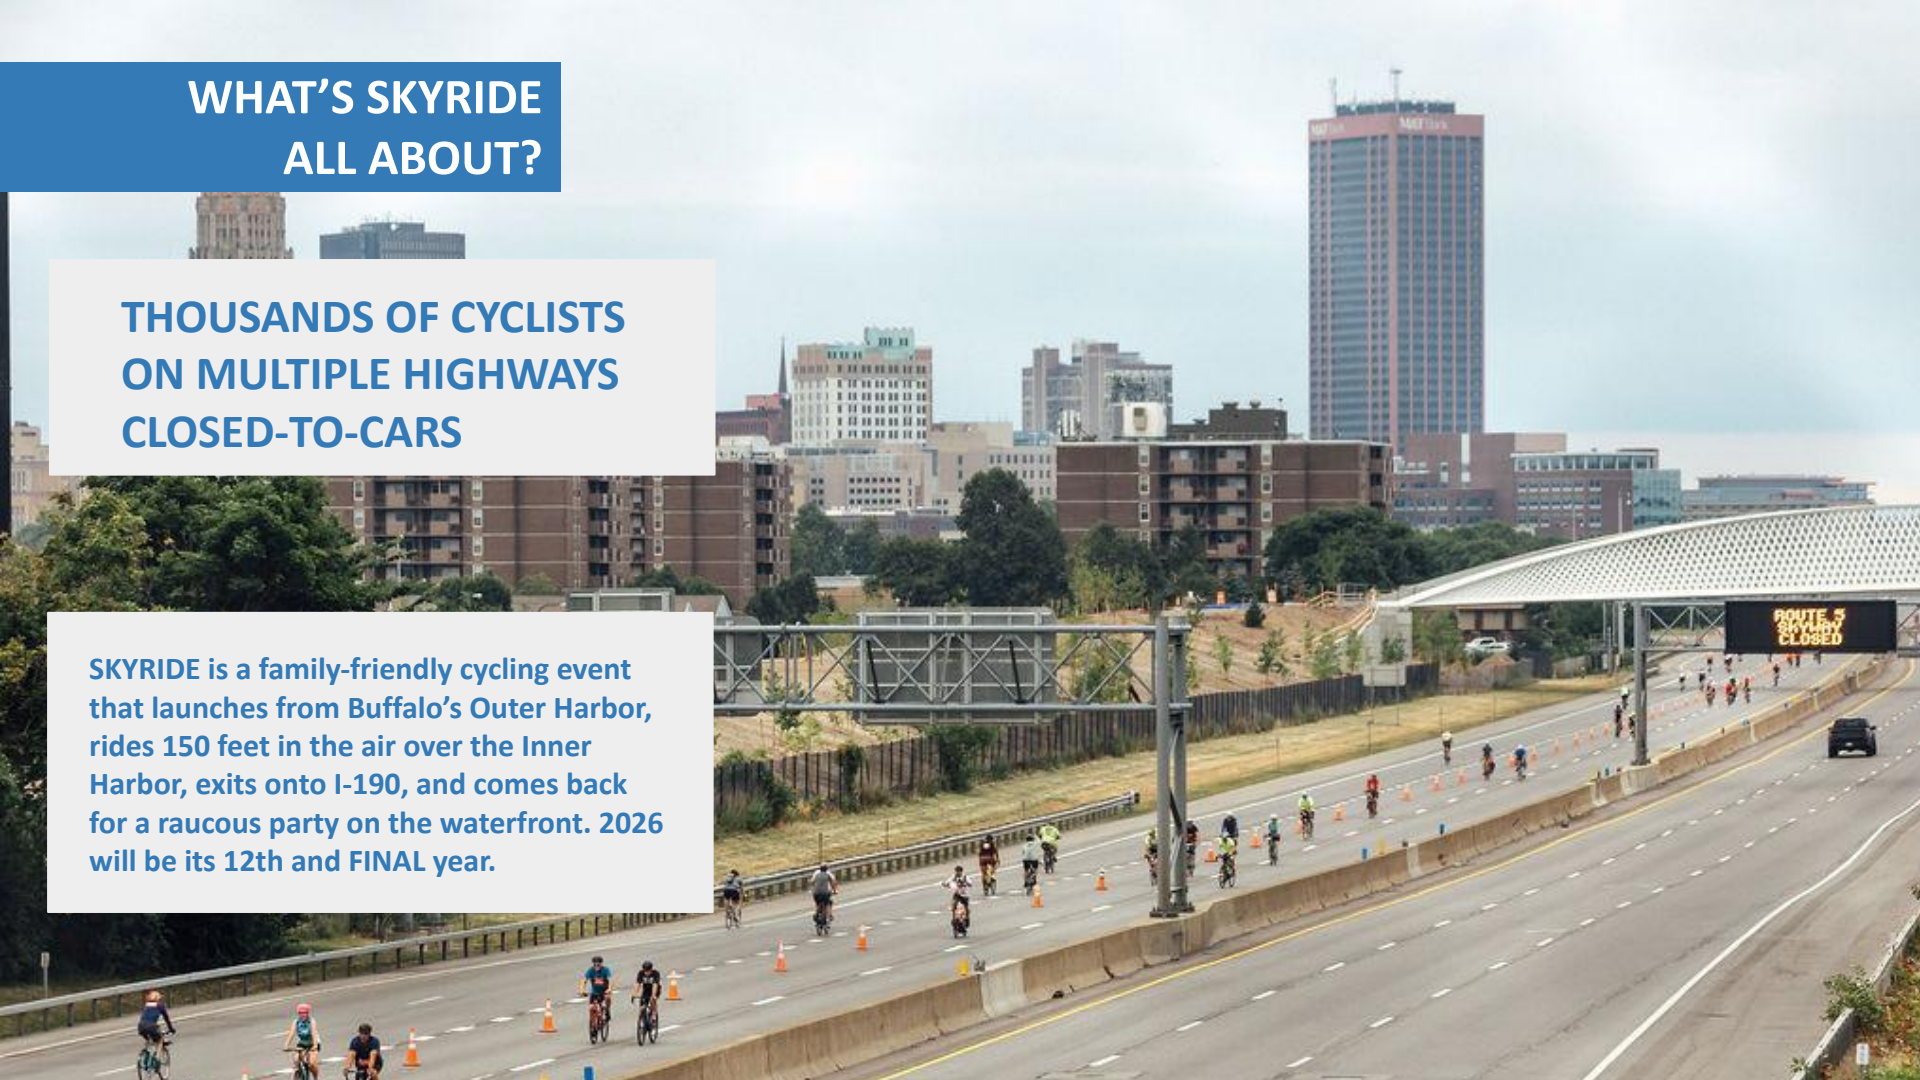

GObike

SKYRIDE 2026
SPONSOR PACKAGE

2026 EVENT NUMBERS

+190

115

SOCIAL POSTS,
EMAILS, ADS

1,150,000

EARNED MEDIA, SOCIAL, EMAIL,
WEB REACH

2,000

ATTENDEES

WHAT'S SKYRIDE ALL ABOUT?

THOUSANDS OF CYCLISTS
ON MULTIPLE HIGHWAYS
CLOSED-TO-CARS

SKYRIDE is a family-friendly cycling event that launches from Buffalo's Outer Harbor, rides 150 feet in the air over the Inner Harbor, exits onto I-190, and comes back for a raucous party on the waterfront. 2026 will be its 12th and FINAL year.